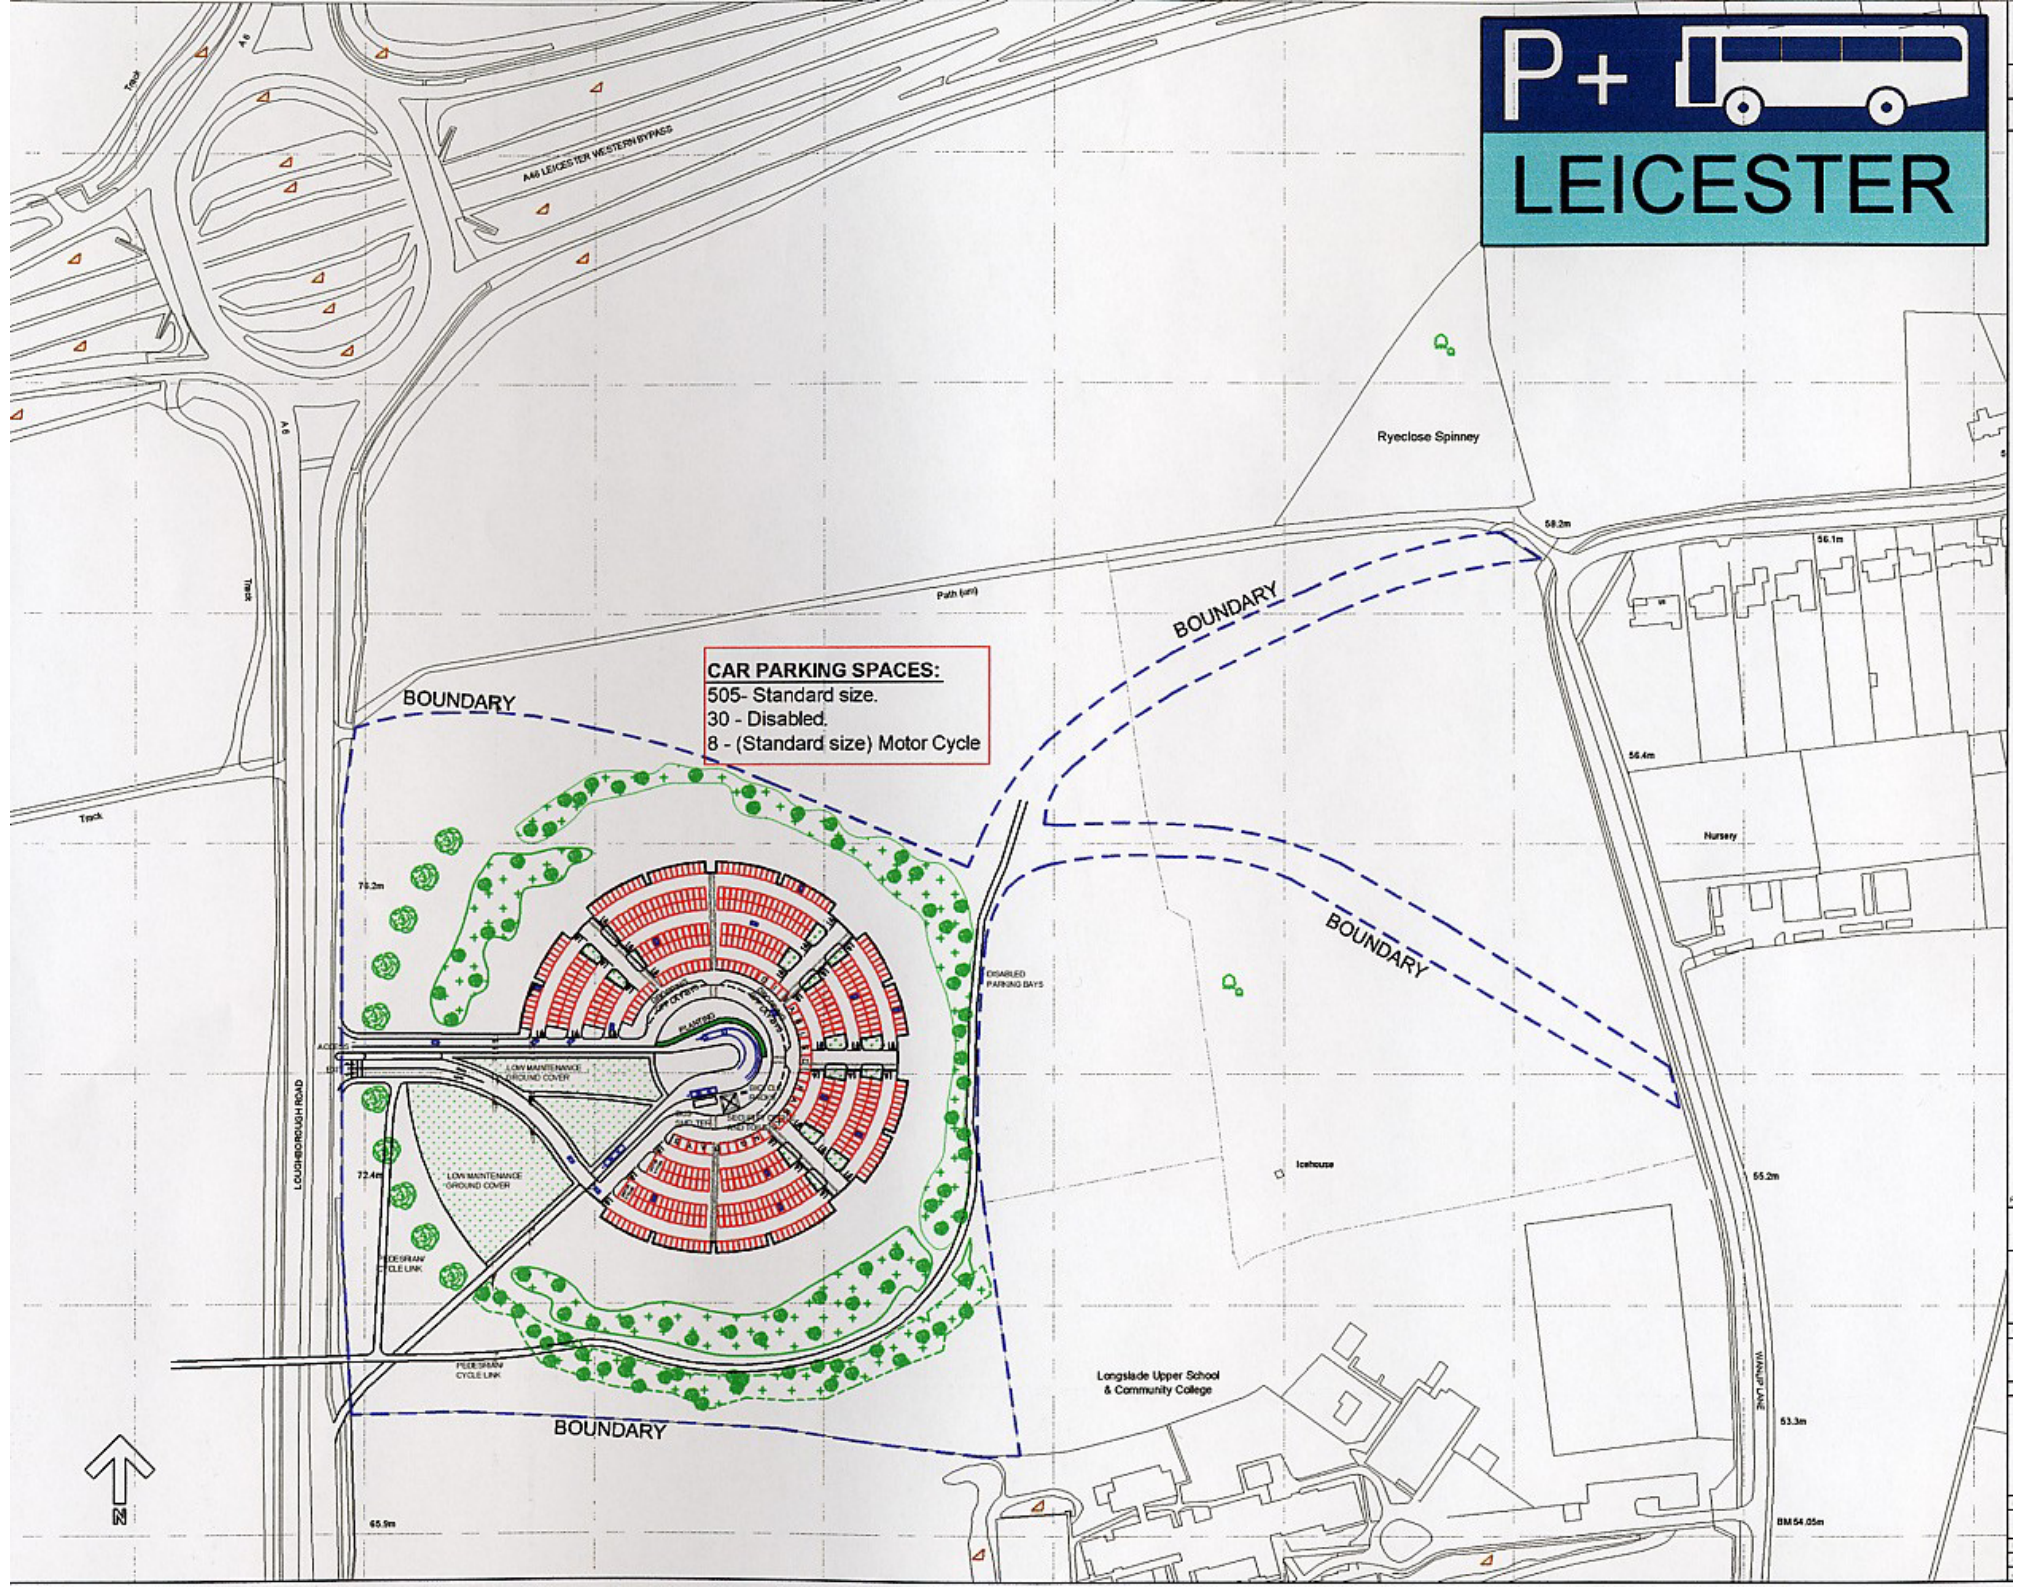

P+ LEICESTER

CAR PARKING SPACES:
505- Standard size.
30 - Disabled.
8 - (Standard size) Motor Cycle

BOUNDARY

BOUNDARY

BOUNDARY

BOUNDARY